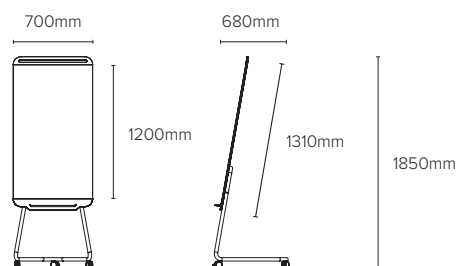

Includes an elegant Stainless steel tray for holding pens and erasers.

WORKSPACE DESIGN SOLUTIONS

TECHNICAL INFORMATION

Frame | birch plywood

Surface | ultra clear white glass

Tray | stainless steel

Legs | chromed steel

Article code	Name	Size w x h x d mm
GEA5253173	Mobile Easel Douro	700 x 1850 x 680