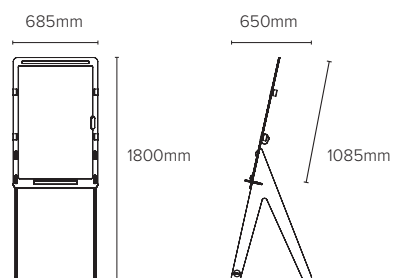

## TECHNICAL INFORMATION

**Frame** | frameless

**Surface** | melamine resin

**Board** | poplar

**Tray** | birch plywood

**Legs** | birch plywood

**Holder in the back** | leather

**Article code**

**Name**

**Size w x h x d mm**

EA0800373

Portable Easel Pico

685 x 1800 x 650