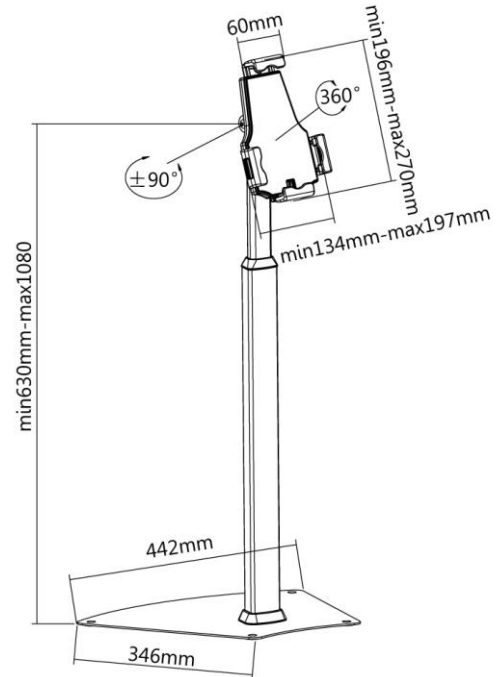

reflecta Tabula Lock Floor

Product information:

- Lockable universal Tablet Holder for most 7.9" – 10.5" (20-26,7 cm) Tablet PCs
- Anti-Theft
- Tilt: +/-90°
- Height adjustable: 630~1080mm
- 360° rotation: Portrait & landscape view
- Clamp range: 134-197 mm or 19-270 mm
- Material: Aluminum, powder coated steel, plastic
- Cable management
- Dimensions: 442x346x722mm

Code: 23235
 EAN: 4005039232350

Specifications subject to change without prior notice